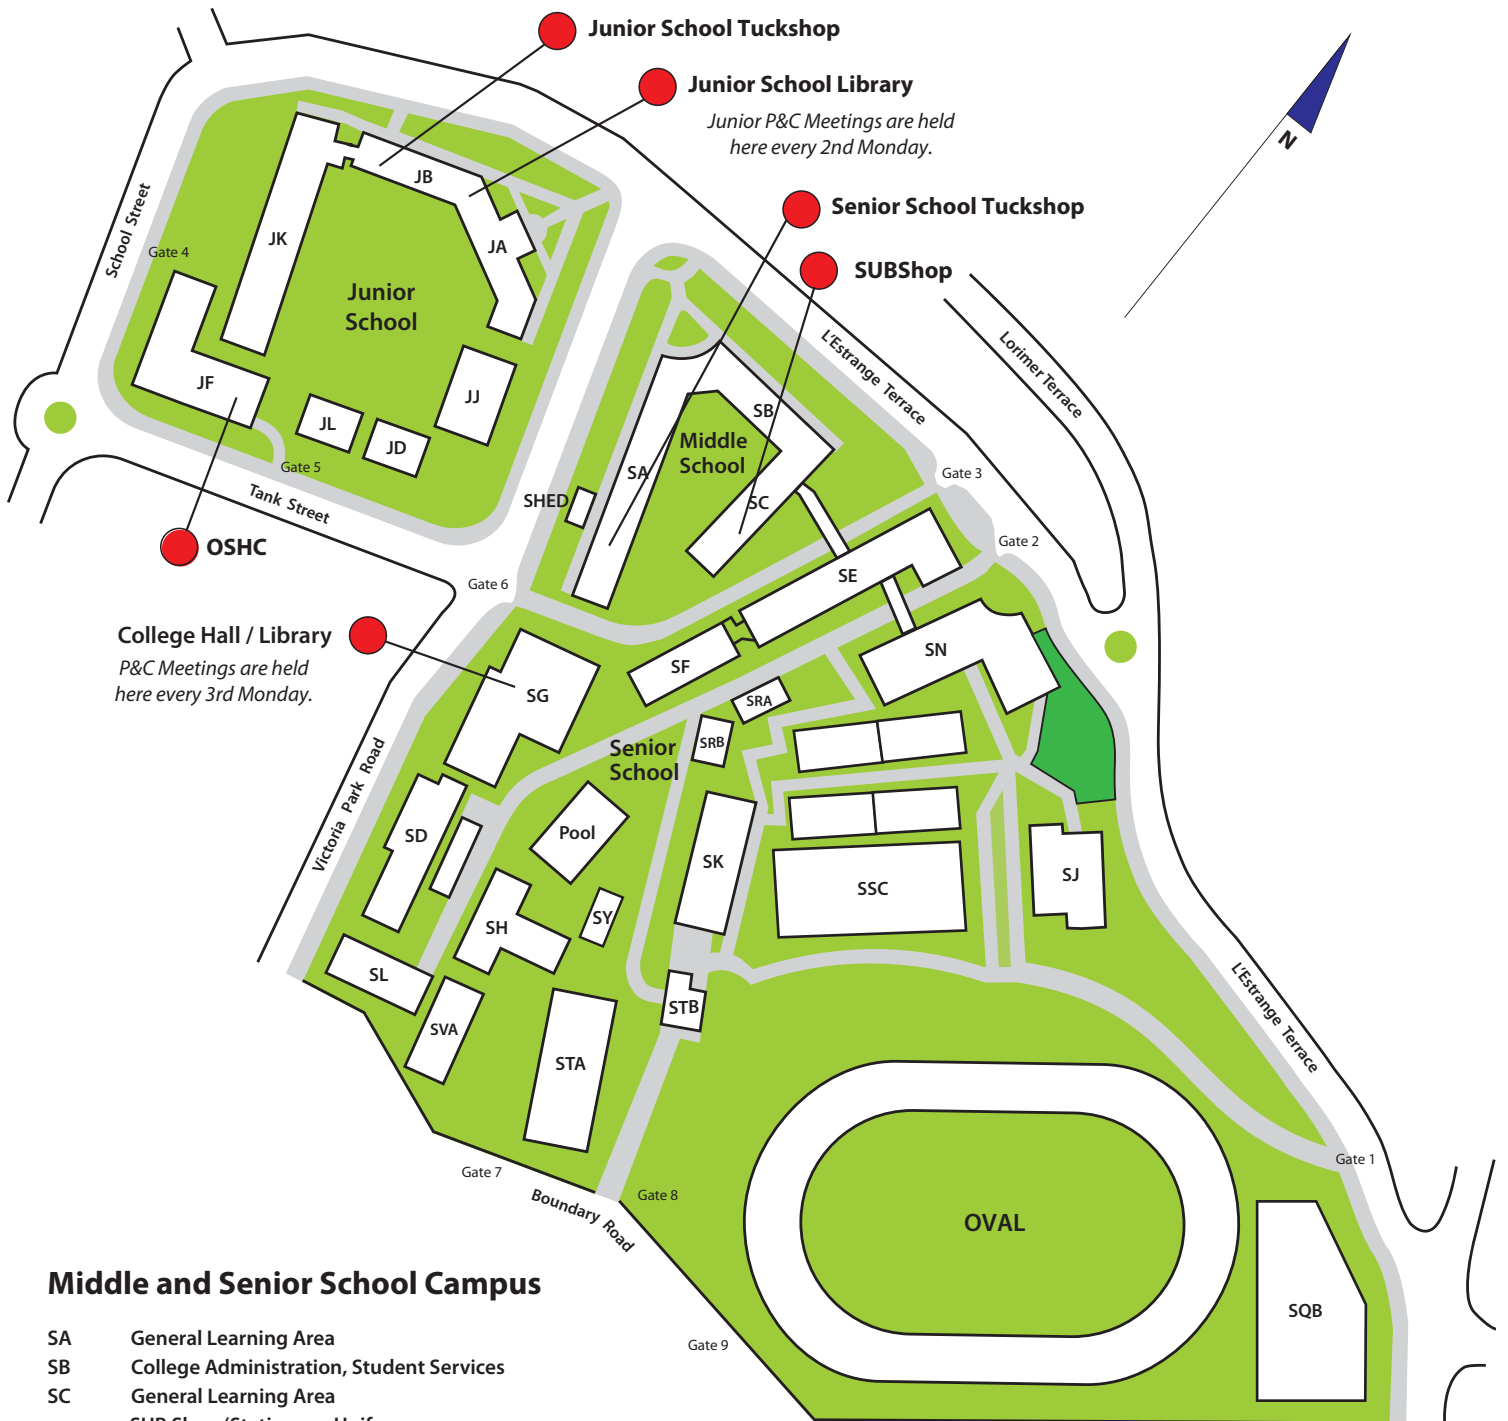

Where to find P&C Businesses on Campus Map

Kelvin Grove State College

The Pursuit of Excellence With All Our Might

Middle and Senior School Campus

- | | | | |
|------|--|-----|-----------------------|
| SA | General Learning Area | SRB | General Learning Area |
| SB | College Administration, Student Services | SSC | Sports Centre |
| SC | General Learning Area | STA | General Learning Area |
| | SUB Shop (Stationery, Uniforms, Books, Accounts) | STB | General Learning Area |
| SD | Technology and Design | SVA | Visual Arts |
| SE | General Learning Area | SY | General Learning Area |
| SF | Science, Food Technologies | | |
| SG | College Hall, Library | | |
| SH | Auditorium, Music | | |
| SHED | Support, Health, Engagement, Development | | |
| SJ | Dance Studios | | |
| SK | Gymnasium, Health and PE, Sporting Excellence | | |
| SL | Performing Arts | | |
| SN | General Learning Area, Special Education | | |
| SQB | Queensland Ballet Academy | | |
| SRA | General Learning Area | | |

Junior School Campus

- | | |
|----|------------------------------|
| JA | Junior School Administration |
| JB | Library |
| JD | General Learning Area |
| JF | Hall, O.S.H.C |
| JJ | General Learning Area |
| JK | General Learning Area |
| JL | General Learning Area |